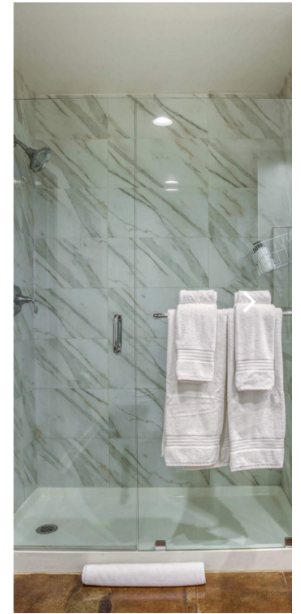

CONTEMPORARY AND TIMELESS

Towering over 3rd Street and looking across the skyline, The Apartments at Grand Central offer 12 floors of historic apartments. Built in 1917, the building lies at the intersection between art, culture and exceptional living with intimate apartment situated next to the famed Grand Central Market.

History

THE BEST OF DOWNTOWN L.A. LIVING, IN AN HISTORIC AND VINTAGE BUILDING

306 WEST 3RD STREET, LOS ANGELES, CALIFORNIA

CENTRALLY LOCATED WITHIN WALKING DISTANCE TO DINING, EVENTS & ENTERTAINMENT

TOUR THE APARTMENTS TODAY!